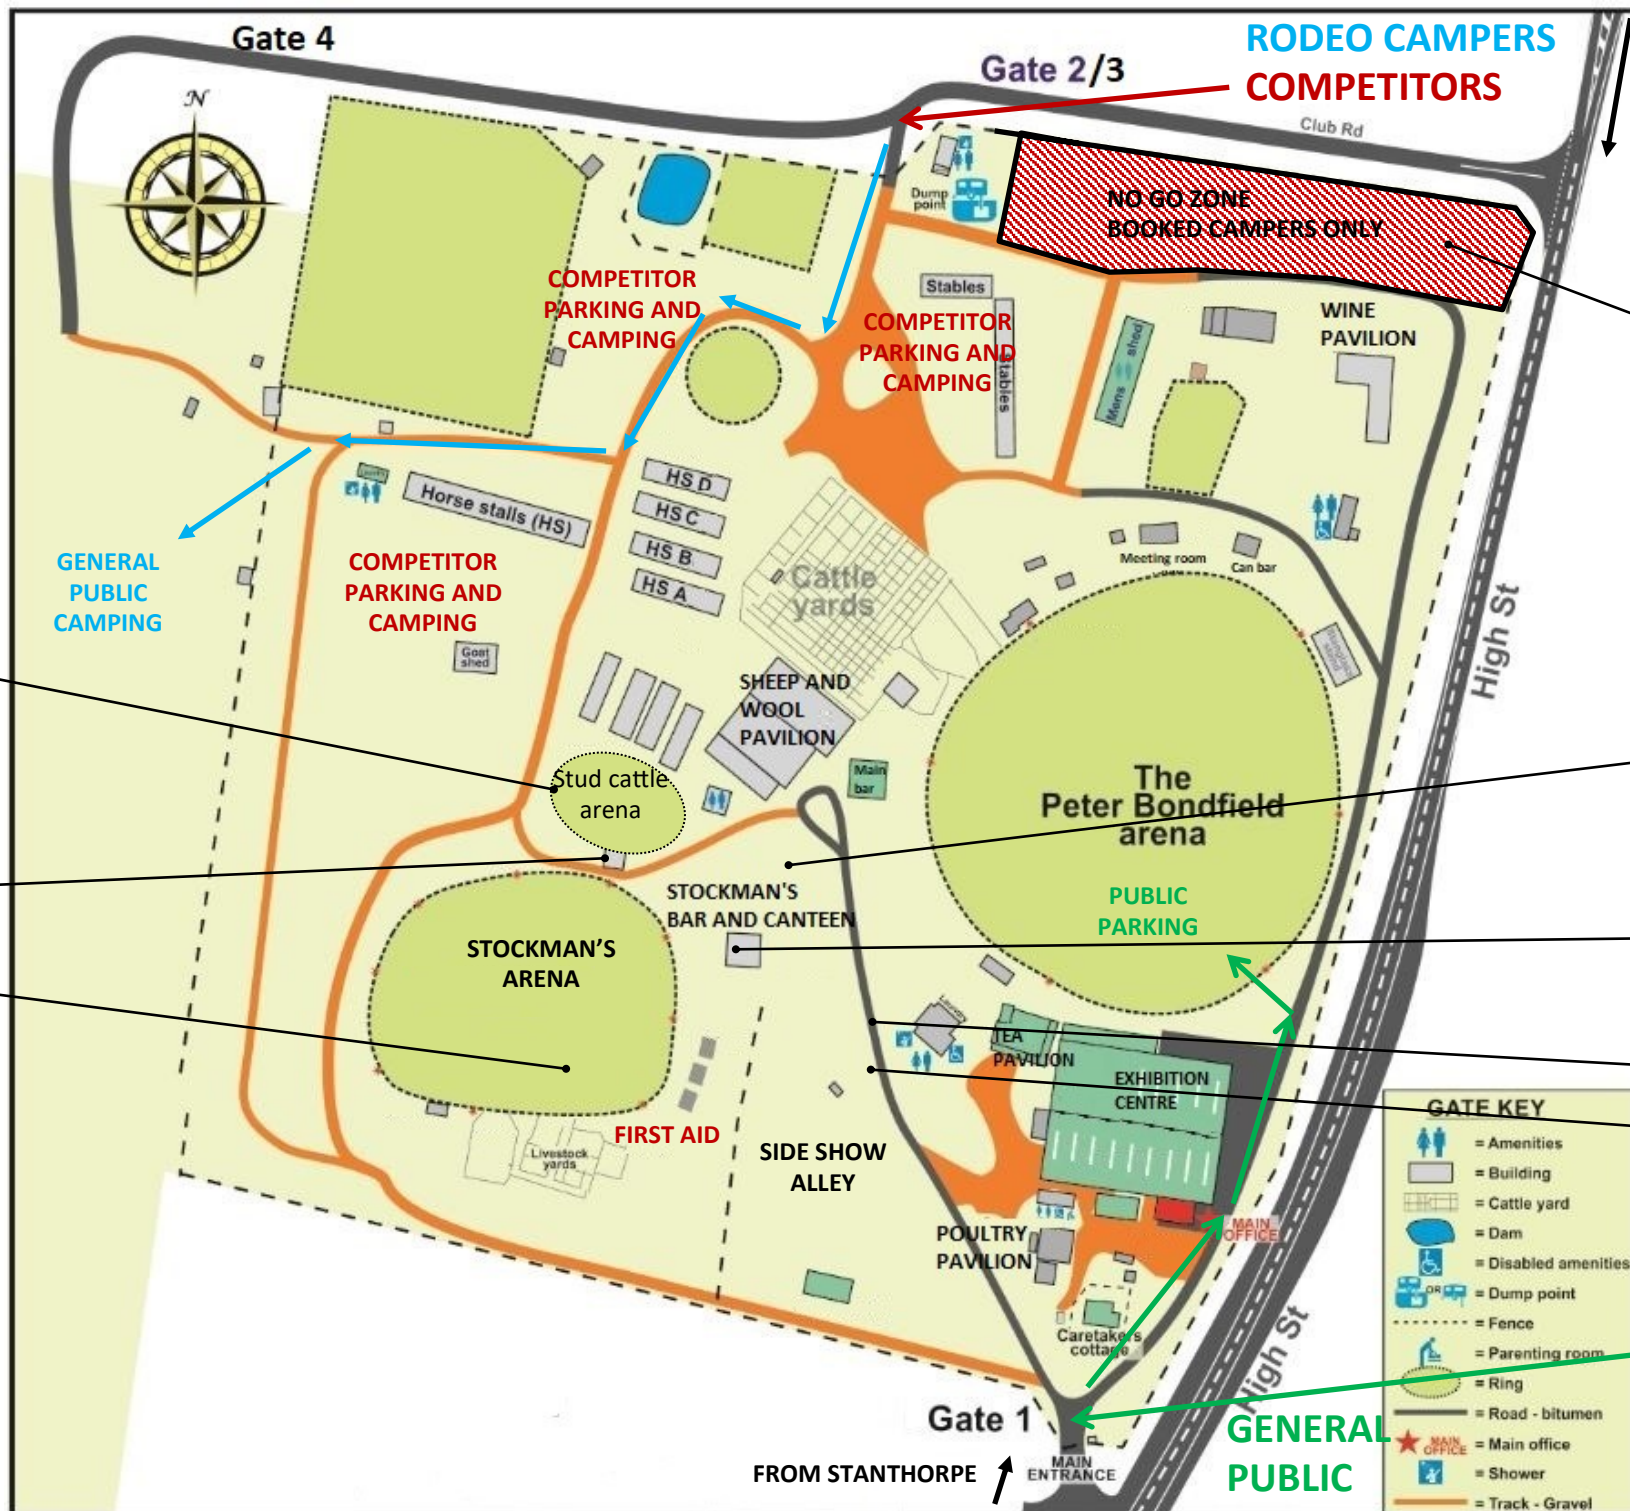

COMPETITORS AND CAMPERS MUST:

- Enter the Stanthorpe Showgrounds from the Club Rd gate.
- Competitors must ensure their families and friends pay to enter the rodeo. We are unable to provide a concession at this point in time.
- Campers and competitors must ensure that they, and their families and friends, apply a wristband upon entry.

STUD CATTLE ARENA

- Hobby horse races
- Meet and greet Cowgirls with Wings
- Meet and greet rodeo clowns

NRA OFFICE

STOCKMAN'S ARENA

- Rodeo
- Trick riding
- Hobby horse finals

FROM WARWICK

CLUB RD GATE 2/3

- Competitor's gate
- Horse gate
- Truck gate
- Camping gate
- Ambulance gate

NO GO ZONE

- Booked campers only

VENDOR AREA

- Hot food vendors
- Dessert vendors
- Stalls
- Jumping castle
- Face painting

STOCKMAN'S BAR AND CANTEEN

- Hot food
- Bar (tickets only)

TICKET ENTRY

DISABLED PARKING

HIGH ST GATE 1

- General public entry
- Disabled entry
- Vendors entry

GATE KEY

	= Amenities
	= Building
	= Cattle yard
	= Dam
	= Disabled amenities
	= Dump point
	= Fence
	= Parenting room
	= Ring
	= Road - bitumen
	= Main office
	= Shower
	= Track - Gravel

FROM STANTHORPE

GENERAL PUBLIC